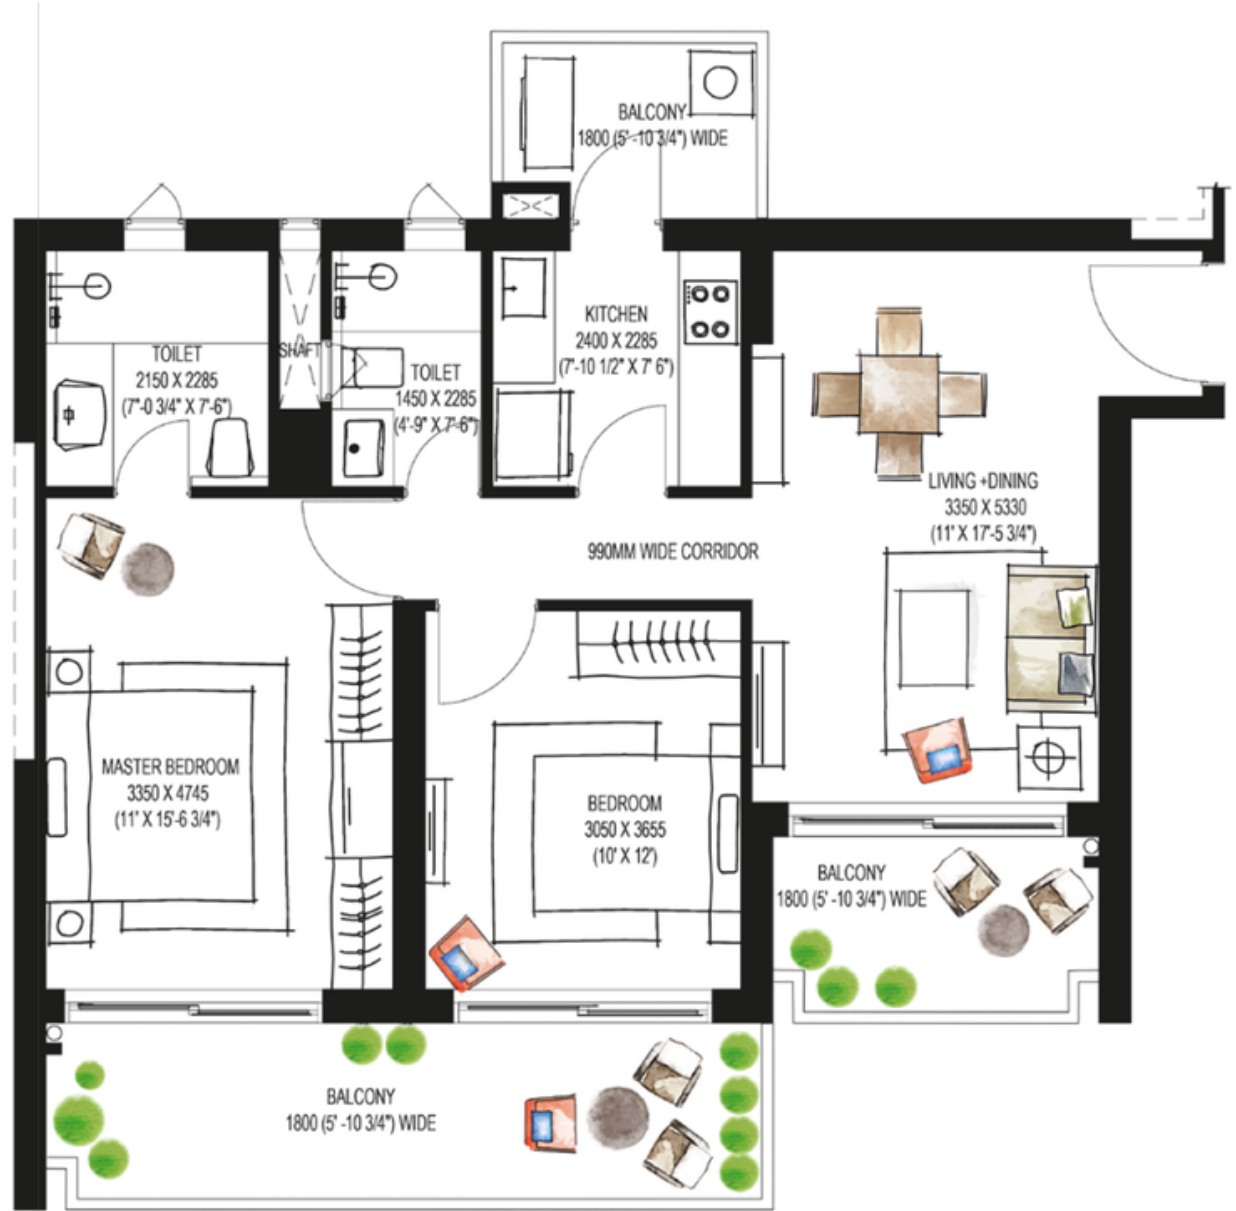

2LDK(C3)

Carpet Area 720.76 Sq. Ft (66.96 Sq. Mtr)
 Exclusive Area 1097.28 Sq. Ft (101.94 Sq. Mtr)
 Saleable Area 1448.41 Sq. Ft (134.56 Sq. Mtr)

3LDK(B5)

Carpet Area 1033.96 Sq. Ft (96.06 Sq. Mtr)
 Exclusive Area 1490.17 Sq. Ft (138.44 Sq. Mtr)
 Saleable Area 1967.02 Sq. Ft (182.74 Sq. Mtr)

3LDK+S(A1)

Carpet Area 1322.36 Sq. Ft (122.85 Sq. Mtr)
 Exclusive Area 1896.51 Sq. Ft (176.19 Sq. Mtr)
 Saleable Area 2503.39 Sq. Ft (232.57 Sq. Mtr)

KITCHEN CUSTOMISATION	BEDROOM CUSTOMISATION	SR CUSTOMISATION
Open <input type="checkbox"/>	Room <input checked="" type="checkbox"/>	Servant Room <input checked="" type="checkbox"/>
Closed <input checked="" type="checkbox"/>	TV Lounge <input type="checkbox"/>	Store Room <input type="checkbox"/>
		Study Room <input type="checkbox"/>