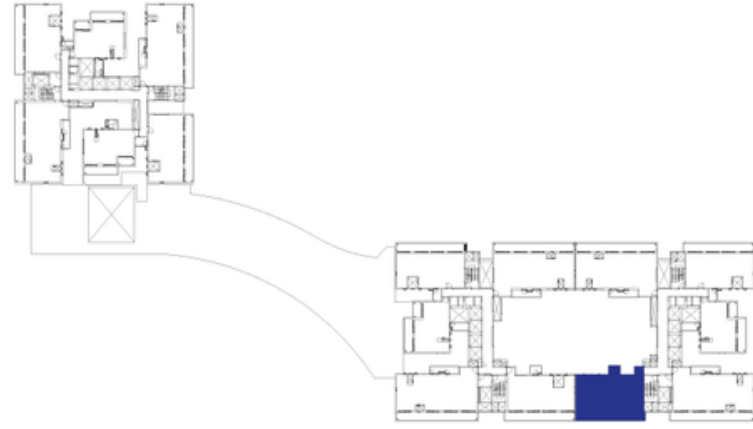

2LDK(C3)

Carpet Area 720.76 Sq. Ft (66.96 Sq. Mtr)
 Exclusive Area 1097.28 Sq. Ft (101.94 Sq. Mtr)
 Saleable Area 1448.41 Sq. Ft (134.56 Sq. Mtr)

3LDK(B5)

Carpet Area 1033.96 Sq. Ft (96.06 Sq. Mtr)
 Exclusive Area 1490.17 Sq. Ft (138.44 Sq. Mtr)
 Saleable Area 1967.02 Sq. Ft (182.74 Sq. Mtr)

3LDK+S(A1)

Carpet Area 1322.36 Sq. Ft (122.85 Sq. Mtr)
 Exclusive Area 1896.51 Sq. Ft (176.19 Sq. Mtr)
 Saleable Area 2503.39 Sq. Ft (232.57 Sq. Mtr)

KITCHEN CUSTOMISATION	BEDROOM CUSTOMISATION	SR CUSTOMISATION
Open <input type="checkbox"/>	Room <input checked="" type="checkbox"/>	Servant Room <input checked="" type="checkbox"/>
Closed <input checked="" type="checkbox"/>	TV Lounge <input type="checkbox"/>	Store Room <input type="checkbox"/>
		Study Room <input type="checkbox"/>