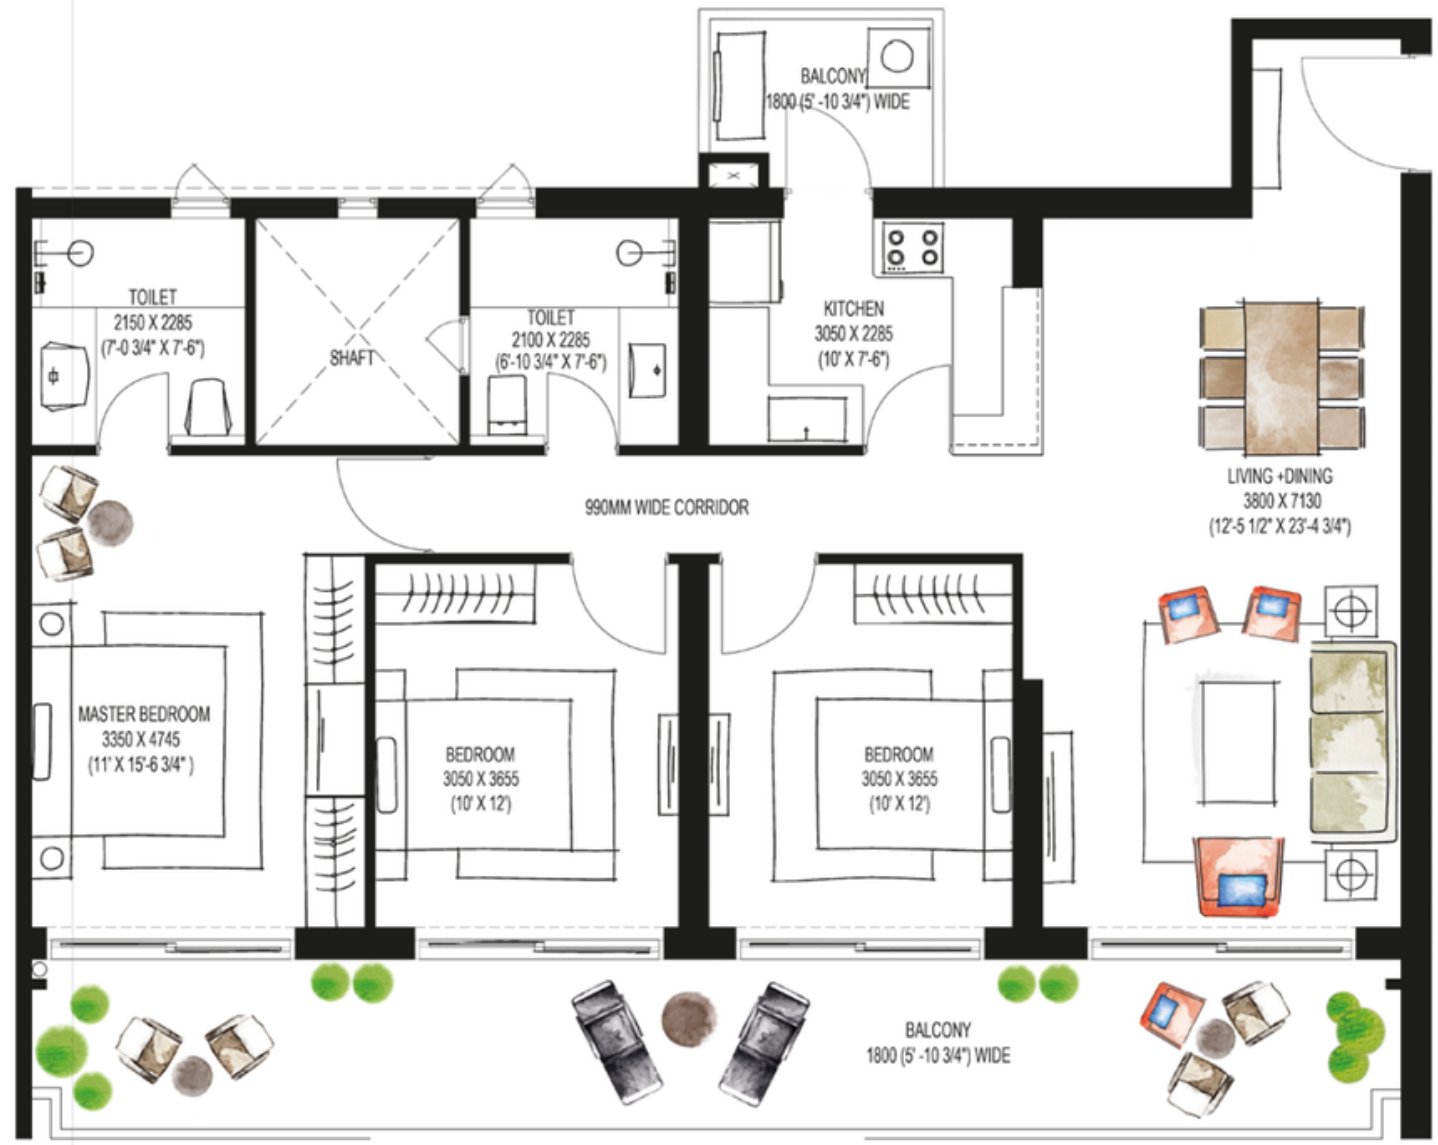

2LDK(C3)

Carpet Area 720.76 Sq. Ft (66.96 Sq. Mtr)
 Exclusive Area 1097.28 Sq. Ft (101.94 Sq. Mtr)
 Saleable Area 1448.41 Sq. Ft (134.56 Sq. Mtr)

3LDK(B5)

Carpet Area 1033.96 Sq. Ft (96.06 Sq. Mtr)
 Exclusive Area 1490.17 Sq. Ft (138.44 Sq. Mtr)
 Saleable Area 1967.02 Sq. Ft (182.74 Sq. Mtr)

3LDK+S(A1)

Carpet Area 1322.36 Sq. Ft (122.85 Sq. Mtr)
 Exclusive Area 1896.51 Sq. Ft (176.19 Sq. Mtr)
 Saleable Area 2503.39 Sq. Ft (232.57 Sq. Mtr)

KITCHEN CUSTOMISATION	BEDROOM CUSTOMISATION	SR CUSTOMISATION
Open <input type="checkbox"/>	Room <input checked="" type="checkbox"/>	Servant Room <input checked="" type="checkbox"/>
Closed <input checked="" type="checkbox"/>	TV Lounge <input type="checkbox"/>	Store Room <input type="checkbox"/>
		Study Room <input type="checkbox"/>